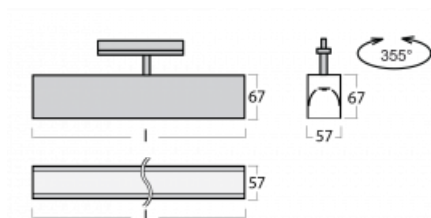

## Technical drawing

Type of installation	3 circuit track
Light distribution	Direct
Luminaire shape	Linear
Colour of the luminaires	Silver
Material	Aluminium
Lifetime	L90/B50 50 000 hours
Warranty	5 years
Description of luminaires	Luminaire 3 circuit track
Dimensions	1127 mm × 57 mm × 67 mm
Light source	LED MODUL
Type of optical system	Microprisma
Luminous flux*	900 lm
Colour Temperature	3000 K warm white
Luminous efficacy	115 lm/W
MacAdam Light source	2
Colour rendering index	80
UGR max. X=4H Y=8H, ρ=70,50,20	18.2