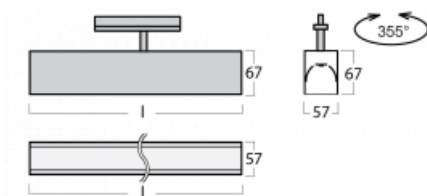

Luminaire

Lina60-T

04-600I-20GEE/830, B

The Lina60-T luminaires are based on the concept of Lina60 luminaires. In this case, however, the luminaires are installed in three-circuit tracks. These luminaires are suitable for supplementing accent lighting provided by other luminaires from our product range, for example Vali80-T. With its diffused light, Lina60-T helps to balance the lighting in the room by illuminating the communication zones, especially in the sales areas. The luminaires feature a support adapter in which the luminaire can be rotated along the Z axis thus modifying the arrangement of the system and also partially direct the light in a given space.

Technical drawing

Type of installation	3 circuit track
Light distribution	Direct
Luminaire shape	Linear
Colour of the luminaires	Black
Material	Aluminium
Lifetime	L90/B50 50 000 hours
Warranty	5 years
Description of luminaires	Luminaire 3 circuit track
Dimensions	1127 mm × 57 mm × 67 mm
Light source	LED MODUL
Type of optical system	Microprisma
Luminous flux*	900 lm
Colour Temperature	3000 K warm white
Luminous efficacy	115 lm/W
MacAdam Light source	2
Colour rendering index	80
UGR max. X=4H Y=8H, ρ=70,50,20	18.2