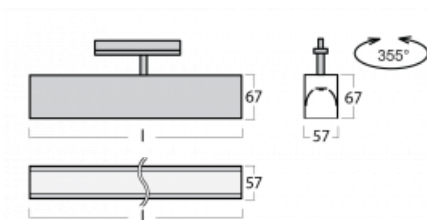

Luminaire

Lina60-T

04-600I-20GED/840, S

The Lina60-T luminaires are based on the concept of Lina60 luminaires. In this case, however, the luminaires are installed in three-circuit tracks. These luminaires are suitable for supplementing accent lighting provided by other luminaires from our product range, for example Vali80-T. With its diffused light, Lina60-T helps to balance the lighting in the room by illuminating the communication zones, especially in the sales areas. The luminaires feature a support adapter in which the luminaire can be rotated along the Z axis thus modifying the arrangement of the system and also partially direct the light in a given space.

Technical drawing

Type of installation	3 circuit track
Light distribution	Direct
Luminaire shape	Linear
Colour of the luminaires	Silver
Material	Aluminium
Lifetime	L90/B50 50 000 hours
Warranty	5 years
Description of luminaires	Luminaire 3 circuit track
Dimensions	1127 mm × 57 mm × 67 mm
Light source	LED MODUL
Type of optical system	Microprisma
Luminous flux*	940 lm
Colour Temperature	4000 K cool white
Luminous efficacy	121 lm/W
MacAdam Light source	2
Colour rendering index	80
UGR max. X=4H Y=8H, ρ=70,50,20	18.4