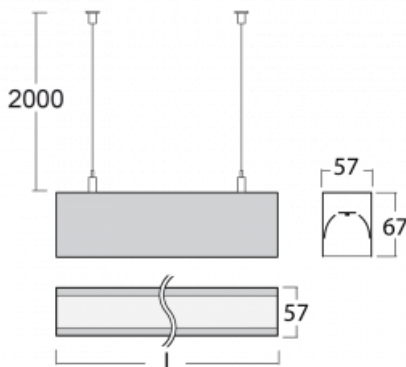

# Lina60

04-500K-60GETD/830, W

EPD®

You will appreciate the L-Click system on the Lina60 with direct light distribution, which effectively saves you both time and money. How? The module simply clicks into the profile, so a lot of work is saved during assembly. This solution also prevents the direct touch of the LED technology and lengthens its operating life. In addition to great power output, the luminaire also has a great price. It will find its use in commercial, social and public spaces.

## Technical drawing

Type of installation	Suspended
Light distribution	Direct
Luminaire shape	Linear
Colour of the luminaires	White
Material	Aluminium
Lifetime	L90/B50 50 000 hours
Warranty	5 years
Description of luminaires	Luminaire suspended
item description	White ceiling cup and cable
Dimensions (l × w × h mm)	3375 mm × 57 mm × 67 mm
Light source	LED MODUL
DIR optical system	Opal diffuser
Luminous flux*	6100 lm
Colour Temperature	3000 K warm white
Luminous efficacy	137 lm/W
MacAdam Light source	2
Colour rendering index	80
UGR max. X=4H Y=8H, ρ=70,50,20	24.9