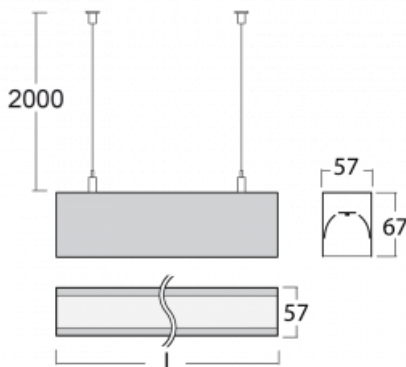

# Lina60

04-500K-35GETD/840, W

EPD®

You will appreciate the L-Click system on the Lina60 with direct light distribution, which effectively saves you both time and money. How? The module simply clicks into the profile, so a lot of work is saved during assembly. This solution also prevents the direct touch of the LED technology and lengthens its operating life. In addition to great power output, the luminaire also has a great price. It will find its use in commercial, social and public spaces.

## Technical drawing

Type of installation	Suspended
Light distribution	Direct
Luminaire shape	Linear
Colour of the luminaires	White
Material	Aluminium
Lifetime	L90/B50 50 000 hours
Warranty	5 years
Description of luminaires	Luminaire suspended
item description	White ceiling cup and cable
Dimensions (l × w × h mm)	1973 mm × 57 mm × 67 mm
Light source	LED MODUL
DIR optical system	Opal diffuser
Luminous flux*	3740 lm
Colour Temperature	4000 K cool white
Luminous efficacy	144 lm/W
MacAdam Light source	2
Colour rendering index	80
UGR max. X=4H Y=8H, ρ=70,50,20	25.1