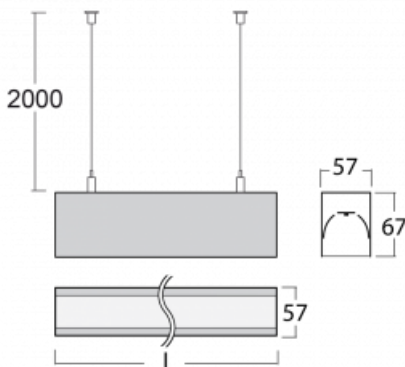

Luminaire

Lina60

04-500K-35GETD/830, W

Type of installation	Suspended
Light distribution	Direct
Luminaire shape	Linear
Colour of the luminaires	White
Material	Aluminium
Lifetime	L90/B50 50 000 hours
Warranty	5 years
Description of luminaires	Luminaire suspended
item description	White ceiling cup and cable

You will appreciate the L-Click system on the Lina60 with direct light distribution, which effectively saves you both time and money. How? The module simply clicks into the profile, so a lot of work is saved during assembly. This solution also prevents the direct touch of the LED technology and lengthens its operating life. In addition to great power output, the luminaire also has a great price. It will find its use in commercial, social and public spaces.

Technical drawing

Dimensions (l x w x h mm)	1973 mm x 57 mm x 67 mm
Light source	LED MODUL
DIR optical system	Opal diffuser
Luminous flux*	3560 lm
Colour Temperature	3000 K warm white
Luminous efficacy	137 lm/W
MacAdam Light source	2
Colour rendering index	80
UGR max. X=4H Y=8H, ρ=70,50,20	24.9