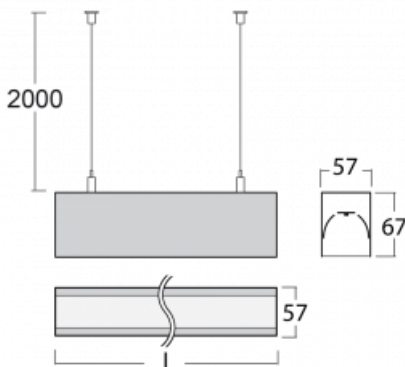

Luminaire

Lina60

04-500K-20GETD/840, W

You will appreciate the L-Click system on the Lina60 with direct light distribution, which effectively saves you both time and money. How? The module simply clicks into the profile, so a lot of work is saved during assembly. This solution also prevents the direct touch of the LED technology and lengthens its operating life. In addition to great power output, the luminaire also has a great price. It will find its use in commercial, social and public spaces.

Technical drawing

Type of installation	Suspended
Light distribution	Direct
Luminaire shape	Linear
Colour of the luminaires	White
Material	Aluminium
Lifetime	L90/B50 50 000 hours
Warranty	5 years
Description of luminaires	Luminaire suspended
item description	White ceiling cup and cable
Dimensions (l x w x h mm)	1131 mm x 57 mm x 67 mm
Light source	LED MODUL
DIR optical system	Opal diffuser
Luminous flux*	2130 lm
Colour Temperature	4000 K cool white
Luminous efficacy	128 lm/W
MacAdam Light source	2
Colour rendering index	80
UGR max. X=4H Y=8H, $\rho=70,50,20$	25.1