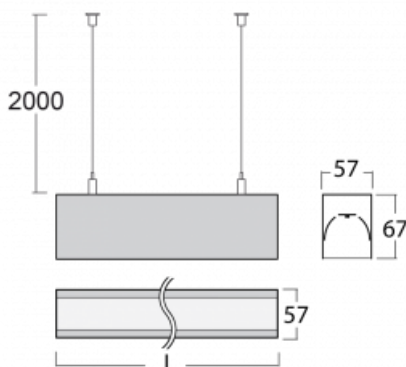

Luminaire

Lina60

04-500I-80GGM/830, W

You will appreciate the L-Click system on the Lina60 with direct light distribution, which effectively saves you both time and money. How? The module simply clicks into the profile, so a lot of work is saved during assembly. This solution also prevents the direct touch of the LED technology and lengthens its operating life. In addition to great power output, the luminaire also has a great price. It will find its use in commercial, social and public spaces.

Technical drawing

Type of installation	Suspended
Light distribution	Direct
Luminaire shape	Linear
Colour of the luminaires	White
Material	Aluminium
Lifetime	L90/B50 50 000 hours
Warranty	2 years
Description of luminaires	Luminaire suspended
item description	White ceiling cup and cable
Dimensions (l × w × h mm)	4497 mm × 57 mm × 67 mm
Light source	LED MODUL
DIR optical system	Microprisma
Luminous flux*	10390 lm
Colour Temperature	3000 K warm white
Luminous efficacy	105 lm/W
MacAdam Light source	2
Colour rendering index	80
UGR max. X=4H Y=8H, ρ=70,50,20	21.9

Luminaire power input*	99.2 W
Connection of the luminaires	ON/OFF + 1h emergency
Electrical voltage	220-240V
Frequency	50/60Hz

 **CE** IP 40

*±10 %

Downloads

Installation instructions

Photos