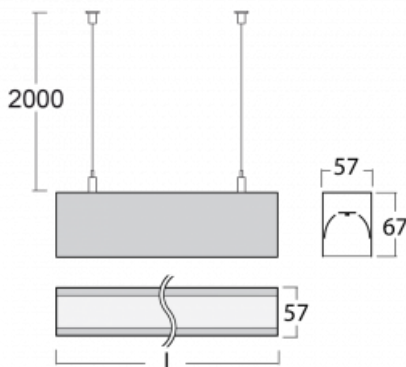

# Lina60

04-500I-80GEM/840, W

You will appreciate the L-Click system on the Lina60 with direct light distribution, which effectively saves you both time and money. How? The module simply clicks into the profile, so a lot of work is saved during assembly. This solution also prevents the direct touch of the LED technology and lengthens its operating life. In addition to great power output, the luminaire also has a great price. It will find its use in commercial, social and public spaces.

**Technical drawing**

Type of installation	Suspended
Light distribution	Direct
Luminaire shape	Linear
Colour of the luminaires	White
Material	Aluminium
Lifetime	L90/B50 50 000 hours
Warranty	2 years
Description of luminaires	Luminaire suspended
item description	White ceiling cup and cable
Dimensions (l × w × h mm)	4497 mm × 57 mm × 67 mm
Light source	LED MODUL
DIR optical system	Microprisma
Luminous flux*	3790 lm
Colour Temperature	4000 K cool white
Luminous efficacy	121 lm/W
MacAdam Light source	2
Colour rendering index	80
UGR max. X=4H Y=8H, ρ=70,50,20	18.4