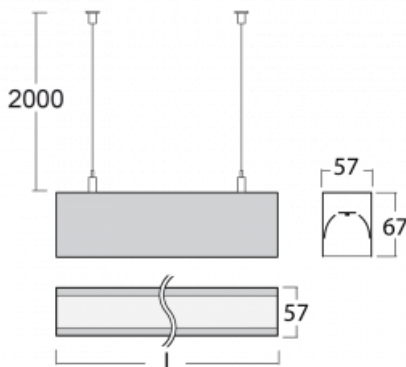

Luminaire

Lina60

04-500I-60GGTD/840, W

EPD®

You will appreciate the L-Click system on the Lina60 with direct light distribution, which effectively saves you both time and money. How? The module simply clicks into the profile, so a lot of work is saved during assembly. This solution also prevents the direct touch of the LED technology and lengthens its operating life. In addition to great power output, the luminaire also has a great price. It will find its use in commercial, social and public spaces.

Technical drawing

Type of installation	Suspended
Light distribution	Direct
Luminaire shape	Linear
Colour of the luminaires	White
Material	Aluminium
Lifetime	L90/B50 50 000 hours
Warranty	5 years
Description of luminaires	Luminaire suspended
item description	White ceiling cup and cable
Dimensions (l × w × h mm)	3375 mm × 57 mm × 67 mm
Light source	LED MODUL
DIR optical system	Microprisma
Luminous flux*	8180 lm
Colour Temperature	4000 K cool white
Luminous efficacy	110 lm/W
MacAdam Light source	2
Colour rendering index	80
UGR max. X=4H Y=8H, ρ=70,50,20	22.1