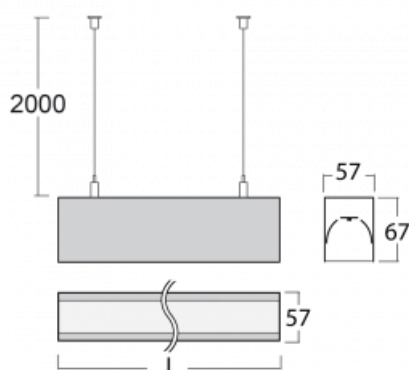

Luminaire

Lina60

04-500I-60GGM/840, W

EPD®

You will appreciate the L-Click system on the Lina60 with direct light distribution, which effectively saves you both time and money. How? The module simply clicks into the profile, so a lot of work is saved during assembly. This solution also prevents the direct touch of the LED technology and lengthens its operating life. In addition to great power output, the luminaire also has a great price. It will find its use in commercial, social and public spaces.

Technical drawing

Type of installation	Suspended
Light distribution	Direct
Luminaire shape	Linear
Colour of the luminaires	White
Material	Aluminium
Lifetime	L90/B50 50 000 hours
Warranty	5 years
Description of luminaires	Luminaire suspended
Dimensions	3371 mm × 57 mm × 67 mm
Light source	LED MODUL
Type of optical system	Microprisma
Luminous flux*	8180 lm
Colour Temperature	4000 K cool white
Luminous efficacy	110 lm/W
MacAdam Light source	2
Colour rendering index	80
UGR max. X=4H Y=8H, ρ=70,50,20	22.1