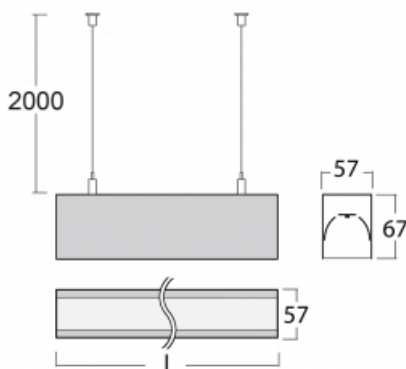

# Lina60

04-500I-60GETD/830, S

You will appreciate the L-Click system on the Lina60 with direct light distribution, which effectively saves you both time and money. How? The module simply clicks into the profile, so a lot of work is saved during assembly. This solution also prevents the direct touch of the LED technology and lengthens its operating life. In addition to great power output, the luminaire also has a great price. It will find its use in commercial, social and public spaces.

**Technical drawing**

Type of installation	Suspended
Light distribution	Direct
Luminaire shape	Linear
Colour of the luminaires	Silver
Material	Aluminium
Lifetime	L90/B50 50 000 hours
Warranty	5 years
Description of luminaires	Luminaire suspended
item description	Silver ceiling cup and transparent cable
Dimensions (l × w × h mm)	3375 mm × 57 mm × 67 mm
Light source	LED MODUL
DIR optical system	Microprisma
Luminous flux*	2700 lm
Colour Temperature	3000 K warm white
Luminous efficacy	115 lm/W
MacAdam Light source	2
Colour rendering index	80
UGR max. X=4H Y=8H, ρ=70,50,20	18.2