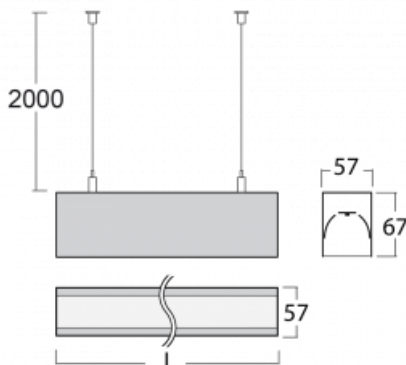

Luminaire

Lina60

04-500I-50GETD/840, W

You will appreciate the L-Click system on the Lina60 with direct light distribution, which effectively saves you both time and money. How? The module simply clicks into the profile, so a lot of work is saved during assembly. This solution also prevents the direct touch of the LED technology and lengthens its operating life. In addition to great power output, the luminaire also has a great price. It will find its use in commercial, social and public spaces.

Technical drawing

Type of installation	Suspended
Light distribution	Direct
Luminaire shape	Linear
Colour of the luminaires	White
Material	Aluminium
Lifetime	L90/B50 50 000 hours
Warranty	5 years
Description of luminaires	Luminaire suspended
item description	White ceiling cup and cable
Dimensions (l x w x h mm)	2814 mm x 57 mm x 67 mm
Weight	7.3 kg
Light source	LED MODUL
DIR optical system	Microprisma
Luminous flux*	2370 lm
Colour Temperature	4000 K cool white
Luminous efficacy	122 lm/W
MacAdam Light source	2
Colour rendering index	80
UGR max. X=4H Y=8H, ρ=70,50,20	18.4