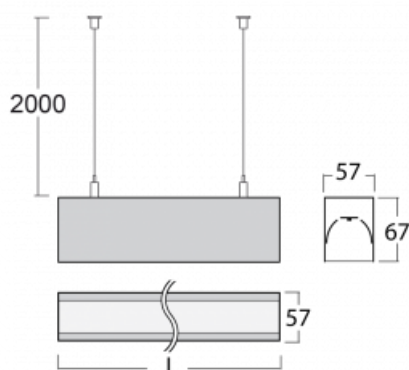

# Lina60

04-500I-40GGE/840, B

EPD®

You will appreciate the L-Click system on the Lina60 with direct light distribution, which effectively saves you both time and money. How? The module simply clicks into the profile, so a lot of work is saved during assembly. This solution also prevents the direct touch of the LED technology and lengthens its operating life. In addition to great power output, the luminaire also has a great price. It will find its use in commercial, social and public spaces.

## Technical drawing

Type of installation	Suspended
Light distribution	Direct
Luminaire shape	Linear
Colour of the luminaires	Black
Material	Aluminium
Lifetime	L90/B50 50 000 hours
Warranty	5 years
Description of luminaires	Luminaire suspended
Dimensions	2249 mm × 57 mm × 67 mm
Weight	6.1 kg
Light source	LED MODUL
Type of optical system	Microprisma
Luminous flux*	5450 lm
Colour Temperature	4000 K cool white
Luminous efficacy	110 lm/W
MacAdam Light source	2
Colour rendering index	80
UGR max. X=4H Y=8H, $\rho=70,50,20$	22.1