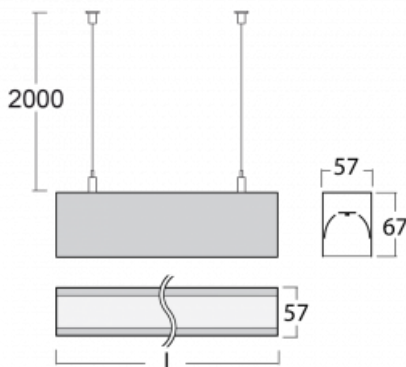

# Lina60

04-500I-40GEM3/840, W

EPD®

You will appreciate the L-Click system on the Lina60 with direct light distribution, which effectively saves you both time and money. How? The module simply clicks into the profile, so a lot of work is saved during assembly. This solution also prevents the direct touch of the LED technology and lengthens its operating life. In addition to great power output, the luminaire also has a great price. It will find its use in commercial, social and public spaces.

## Technical drawing

Type of installation	Suspended
Light distribution	Direct
Luminaire shape	Linear
Colour of the luminaires	White
Material	Aluminium
Lifetime	L90/B50 50 000 hours
Warranty	2 years
Description of luminaires	Luminaire suspended
item description	White ceiling cup and cable
Dimensions (l × w × h mm)	2253 mm × 57 mm × 67 mm
Light source	LED MODUL
DIR optical system	Microprisma
Luminous flux*	1890 lm
Colour Temperature	4000 K cool white
Luminous efficacy	121 lm/W
MacAdam Light source	2
Colour rendering index	80
UGR max. X=4H Y=8H, ρ=70,50,20	18.4