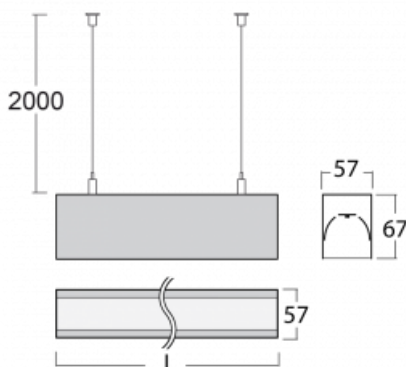

# Lina60

04-500I-30GGTD/830, S

You will appreciate the L-Click system on the Lina60 with direct light distribution, which effectively saves you both time and money. How? The module simply clicks into the profile, so a lot of work is saved during assembly. This solution also prevents the direct touch of the LED technology and lengthens its operating life. In addition to great power output, the luminaire also has a great price. It will find its use in commercial, social and public spaces.

**Technical drawing**

Type of installation	Suspended
Light distribution	Direct
Luminaire shape	Linear
Colour of the luminaires	Silver
Material	Aluminium
Lifetime	L90/B50 50 000 hours
Warranty	5 years
Description of luminaires	Luminaire suspended
item description	Silver ceiling cup and transparent cable
Dimensions (l x w x h mm)	1692 mm x 57 mm x 67 mm
Light source	LED MODUL
DIR optical system	Microprisma
Luminous flux*	3890 lm
Colour Temperature	3000 K warm white
Luminous efficacy	105 lm/W
MacAdam Light source	2
Colour rendering index	80
UGR max. X=4H Y=8H, $\rho=70,50,20$	21.9