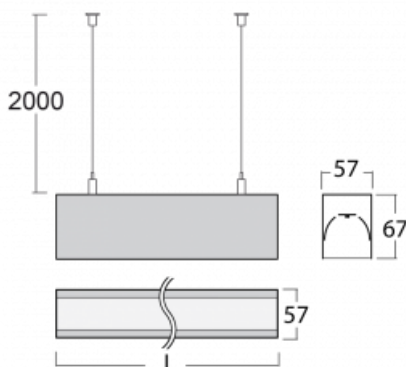

# Lina60

04-500I-25GGTD/840, W

You will appreciate the L-Click system on the Lina60 with direct light distribution, which effectively saves you both time and money. How? The module simply clicks into the profile, so a lot of work is saved during assembly. This solution also prevents the direct touch of the LED technology and lengthens its operating life. In addition to great power output, the luminaire also has a great price. It will find its use in commercial, social and public spaces.

**Technical drawing**

Type of installation	Suspended
Light distribution	Direct
Luminaire shape	Linear
Colour of the luminaires	White
Material	Aluminium
Lifetime	L90/B50 50 000 hours
Warranty	5 years
Description of luminaires	Luminaire suspended
item description	White ceiling cup and cable
Dimensions (l x w x h mm)	1412 mm x 57 mm x 67 mm
Light source	LED MODUL
DIR optical system	Microprisma
Luminous flux*	3410 lm
Colour Temperature	4000 K cool white
Luminous efficacy	110 lm/W
MacAdam Light source	2
Colour rendering index	80
UGR max. X=4H Y=8H, $\rho=70,50,20$	22.1