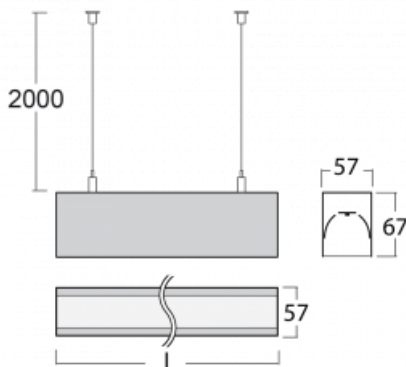

# Lina60

04-500I-25GGTD/830, W

EPD®

You will appreciate the L-Click system on the Lina60 with direct light distribution, which effectively saves you both time and money. How? The module simply clicks into the profile, so a lot of work is saved during assembly. This solution also prevents the direct touch of the LED technology and lengthens its operating life. In addition to great power output, the luminaire also has a great price. It will find its use in commercial, social and public spaces.

## Technical drawing

Type of installation	Suspended
Light distribution	Direct
Luminaire shape	Linear
Colour of the luminaires	White
Material	Aluminium
Lifetime	L90/B50 50 000 hours
Warranty	5 years
Description of luminaires	Luminaire suspended
item description	White ceiling cup and cable
Dimensions (l × w × h mm)	1412 mm × 57 mm × 67 mm
Weight	3.9 kg
Light source	LED MODUL
DIR optical system	Microprisma
Luminous flux*	3240 lm
Colour Temperature	3000 K warm white
Luminous efficacy	105 lm/W
MacAdam Light source	2
Colour rendering index	80
UGR max. X=4H Y=8H, ρ=70,50,20	21.9