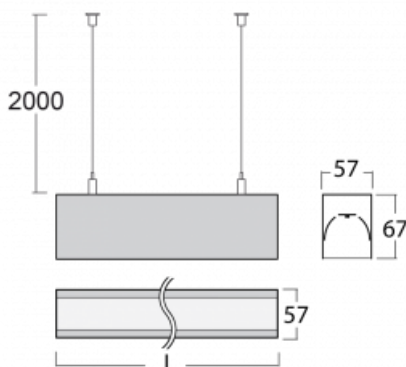

Luminaire

Lina60

04-500I-25GEM3/840, S

You will appreciate the L-Click system on the Lina60 with direct light distribution, which effectively saves you both time and money. How? The module simply clicks into the profile, so a lot of work is saved during assembly. This solution also prevents the direct touch of the LED technology and lengthens its operating life. In addition to great power output, the luminaire also has a great price. It will find its use in commercial, social and public spaces.

Technical drawing

Type of installation	Suspended
Light distribution	Direct
Luminaire shape	Linear
Colour of the luminaires	Silver
Material	Aluminium
Lifetime	L90/B50 50 000 hours
Warranty	2 years
Description of luminaires	Luminaire suspended
item description	Silver ceiling cup and transparent cable
Dimensions (l × w × h mm)	1412 mm × 57 mm × 67 mm
Light source	LED MODUL
DIR optical system	Microprisma
Luminous flux*	1180 lm
Colour Temperature	4000 K cool white
Luminous efficacy	120 lm/W
MacAdam Light source	2
Colour rendering index	80
UGR max. X=4H Y=8H, $\rho=70,50,20$	18.4