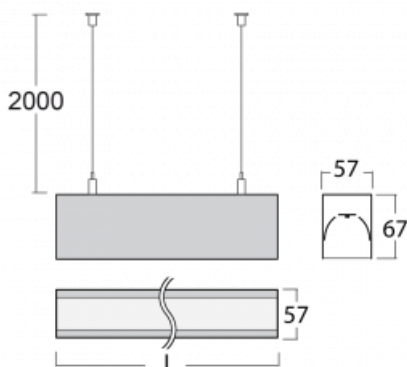

# Lina60

04-500I-25GEM/830, B

EPD®

You will appreciate the L-Click system on the Lina60 with direct light distribution, which effectively saves you both time and money. How? The module simply clicks into the profile, so a lot of work is saved during assembly. This solution also prevents the direct touch of the LED technology and lengthens its operating life. In addition to great power output, the luminaire also has a great price. It will find its use in commercial, social and public spaces.

## Technical drawing

Type of installation	Suspended
Light distribution	Direct
Luminaire shape	Linear
Colour of the luminaires	Black
Material	Aluminium
Lifetime	L90/B50 50 000 hours
Warranty	5 years
Description of luminaires	Luminaire suspended
Dimensions	1408 mm × 57 mm × 67 mm
Light source	LED MODUL
Type of optical system	Microprisma
Luminous flux*	1130 lm
Colour Temperature	3000 K warm white
Luminous efficacy	115 lm/W
MacAdam Light source	2
Colour rendering index	80
UGR max. X=4H Y=8H, ρ=70,50,20	18.2