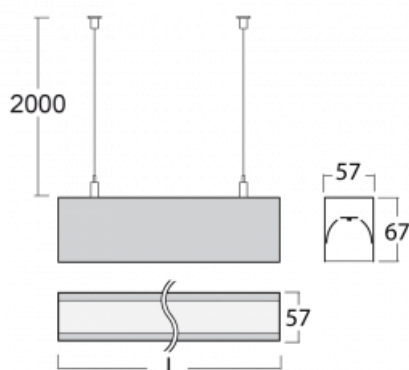

# Lina60

04-500I-25GEE/830, B

EPD®

You will appreciate the L-Click system on the Lina60 with direct light distribution, which effectively saves you both time and money. How? The module simply clicks into the profile, so a lot of work is saved during assembly. This solution also prevents the direct touch of the LED technology and lengthens its operating life. In addition to great power output, the luminaire also has a great price. It will find its use in commercial, social and public spaces.

## Technical drawing

Type of installation	Suspended
Light distribution	Direct
Luminaire shape	Linear
Colour of the luminaires	Black
Material	Aluminium
Lifetime	L90/B50 50 000 hours
Warranty	5 years
Description of luminaires	Luminaire suspended
Dimensions	1408 mm × 57 mm × 67 mm
Weight	3.8 kg
Light source	LED MODUL
Type of optical system	Microprisma
Luminous flux*	1130 lm
Colour Temperature	3000 K warm white
Luminous efficacy	115 lm/W
MacAdam Light source	2
Colour rendering index	80
UGR max. X=4H Y=8H, $\rho=70,50,20$	18.2