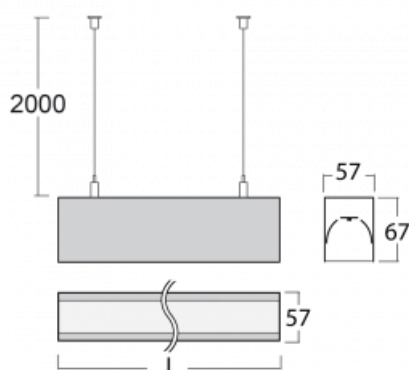

# Lina60

04-500I-20GGE/830, S

EPD®

You will appreciate the L-Click system on the Lina60 with direct light distribution, which effectively saves you both time and money. How? The module simply clicks into the profile, so a lot of work is saved during assembly. This solution also prevents the direct touch of the LED technology and lengthens its operating life. In addition to great power output, the luminaire also has a great price. It will find its use in commercial, social and public spaces.

## Technical drawing

Type of installation	Suspended
Light distribution	Direct
Luminaire shape	Linear
Colour of the luminaires	Silver
Material	Aluminium
Lifetime	L90/B50 50 000 hours
Warranty	5 years
Description of luminaires	Luminaire suspended
Dimensions	1127 mm × 57 mm × 67 mm
Weight	3.1 kg
Light source	LED MODUL
Type of optical system	Microprisma
Luminous flux*	2590 lm
Colour Temperature	3000 K warm white
Luminous efficacy	104 lm/W
MacAdam Light source	2
Colour rendering index	80
UGR max. X=4H Y=8H, $\rho=70,50,20$	21.9