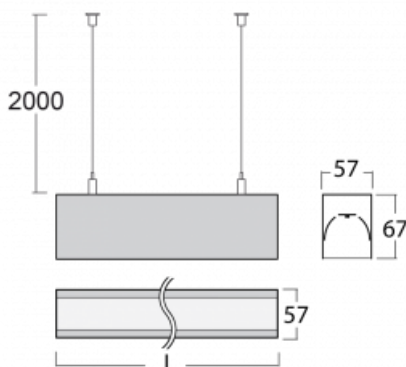

# Lina60

04-500I-20GED/830, W

You will appreciate the L-Click system on the Lina60 with direct light distribution, which effectively saves you both time and money. How? The module simply clicks into the profile, so a lot of work is saved during assembly. This solution also prevents the direct touch of the LED technology and lengthens its operating life. In addition to great power output, the luminaire also has a great price. It will find its use in commercial, social and public spaces.

**Technical drawing**

Type of installation	Suspended
Light distribution	Direct
Luminaire shape	Linear
Colour of the luminaires	White
Material	Aluminium
Lifetime	L90/B50 50 000 hours
Warranty	5 years
Description of luminaires	Luminaire suspended
item description	White ceiling cup and cable
Dimensions (l x w x h mm)	1131 mm x 57 mm x 67 mm
Weight	3.1 kg
Light source	LED MODUL
DIR optical system	Microprisma
Luminous flux*	900 lm
Colour Temperature	3000 K warm white
Luminous efficacy	115 lm/W
MacAdam Light source	2
Colour rendering index	80
UGR max. X=4H Y=8H, ρ=70,50,20	18.2