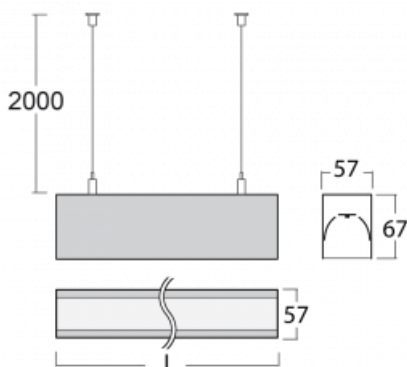

# Lina60

04-500I-15GGD/830, B

EPD®

You will appreciate the L-Click system on the Lina60 with direct light distribution, which effectively saves you both time and money. How? The module simply clicks into the profile, so a lot of work is saved during assembly. This solution also prevents the direct touch of the LED technology and lengthens its operating life. In addition to great power output, the luminaire also has a great price. It will find its use in commercial, social and public spaces.

## Technical drawing

Type of installation	Suspended
Light distribution	Direct
Luminaire shape	Linear
Colour of the luminaires	Black
Material	Aluminium
Lifetime	L90/B50 50 000 hours
Warranty	5 years
Description of luminaires	Luminaire suspended
Dimensions	847 mm × 57 mm × 67 mm
Weight	2.7 kg
Light source	LED MODUL
Type of optical system	Microprisma
Luminous flux*	1950 lm
Colour Temperature	3000 K warm white
Luminous efficacy	105 lm/W
MacAdam Light source	2
Colour rendering index	80
UGR max. X=4H Y=8H, $\rho=70,50,20$	21.9