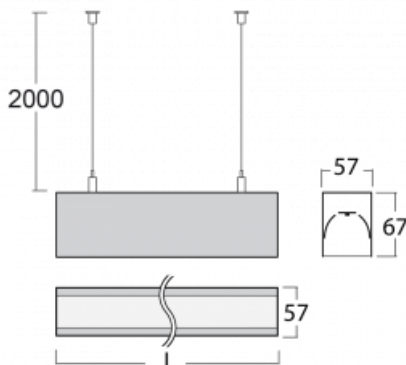

Luminaire

Lina60

04-500I-15GETD/840, W

You will appreciate the L-Click system on the Lina60 with direct light distribution, which effectively saves you both time and money. How? The module simply clicks into the profile, so a lot of work is saved during assembly. This solution also prevents the direct touch of the LED technology and lengthens its operating life. In addition to great power output, the luminaire also has a great price. It will find its use in commercial, social and public spaces.

Technical drawing

Type of installation	Suspended
Light distribution	Direct
Luminaire shape	Linear
Colour of the luminaires	White
Material	Aluminium
Lifetime	L90/B50 50 000 hours
Warranty	5 years
Description of luminaires	Luminaire suspended
item description	White ceiling cup and cable
Dimensions (l x w x h mm)	851 mm x 57 mm x 67 mm
Weight	2.7 kg
Light source	LED MODUL
DIR optical system	Microprisma
Luminous flux*	710 lm
Colour Temperature	4000 K cool white
Luminous efficacy	120 lm/W
MacAdam Light source	2
Colour rendering index	80
UGR max. X=4H Y=8H, ρ=70,50,20	18.4