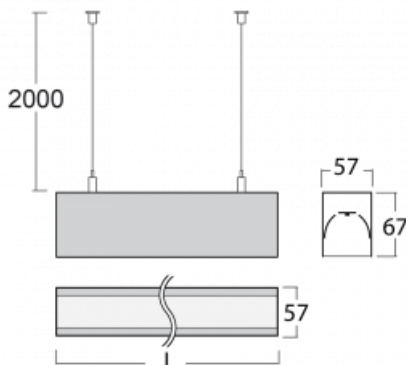

Luminaire

Lina60

04-500I-15GETD/830, W

You will appreciate the L-Click system on the Lina60 with direct light distribution, which effectively saves you both time and money. How? The module simply clicks into the profile, so a lot of work is saved during assembly. This solution also prevents the direct touch of the LED technology and lengthens its operating life. In addition to great power output, the luminaire also has a great price. It will find its use in commercial, social and public spaces.

Technical drawing

Type of installation	Suspended
Light distribution	Direct
Luminaire shape	Linear
Colour of the luminaires	White
Material	Aluminium
Lifetime	L90/B50 50 000 hours
Warranty	5 years
Description of luminaires	Luminaire suspended
item description	White ceiling cup and cable
Dimensions (l x w x h mm)	851 mm x 57 mm x 67 mm
Weight	2.7 kg
Light source	LED MODUL
DIR optical system	Microprisma
Luminous flux*	670 lm
Colour Temperature	3000 K warm white
Luminous efficacy	114 lm/W
MacAdam Light source	2
Colour rendering index	80
UGR max. X=4H Y=8H, ρ=70,50,20	18.2