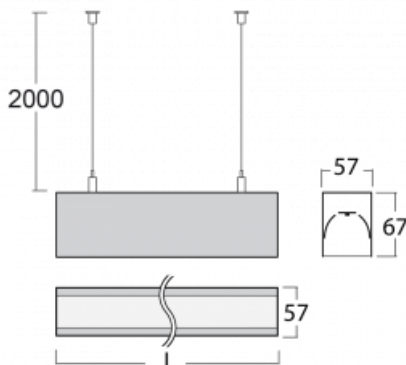

# Lina60

04-500I-10GGTD/830, W

EPD®

You will appreciate the L-Click system on the Lina60 with direct light distribution, which effectively saves you both time and money. How? The module simply clicks into the profile, so a lot of work is saved during assembly. This solution also prevents the direct touch of the LED technology and lengthens its operating life. In addition to great power output, the luminaire also has a great price. It will find its use in commercial, social and public spaces.

## Technical drawing

Type of installation	Suspended
Light distribution	Direct
Luminaire shape	Linear
Colour of the luminaires	White
Material	Aluminium
Lifetime	L90/B50 50 000 hours
Warranty	5 years
Description of luminaires	Luminaire suspended
item description	White ceiling cup and cable
Dimensions (l × w × h mm)	570 mm × 57 mm × 67 mm
Light source	LED MODUL
DIR optical system	Microprisma
Luminous flux*	1300 lm
Colour Temperature	3000 K warm white
Luminous efficacy	105 lm/W
MacAdam Light source	2
Colour rendering index	80
UGR max. X=4H Y=8H, ρ=70,50,20	21.9