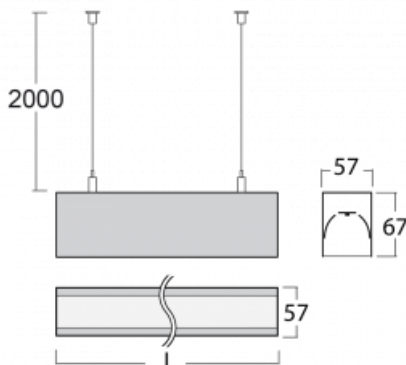

# Lina60

04-500I-10GGD/830, W

You will appreciate the L-Click system on the Lina60 with direct light distribution, which effectively saves you both time and money. How? The module simply clicks into the profile, so a lot of work is saved during assembly. This solution also prevents the direct touch of the LED technology and lengthens its operating life. In addition to great power output, the luminaire also has a great price. It will find its use in commercial, social and public spaces.

**Technical drawing**

Type of installation	Suspended
Light distribution	Direct
Luminaire shape	Linear
Colour of the luminaires	White
Material	Aluminium
Lifetime	L90/B50 50 000 hours
Warranty	5 years
Description of luminaires	Luminaire suspended
item description	White ceiling cup and cable
Dimensions (l × w × h mm)	570 mm × 57 mm × 67 mm
Weight	2.05 kg
Light source	LED MODUL
DIR optical system	Microprisma
Luminous flux*	1300 lm
Colour Temperature	3000 K warm white
Luminous efficacy	105 lm/W
MacAdam Light source	2
Colour rendering index	80
UGR max. X=4H Y=8H, ρ=70,50,20	21.9