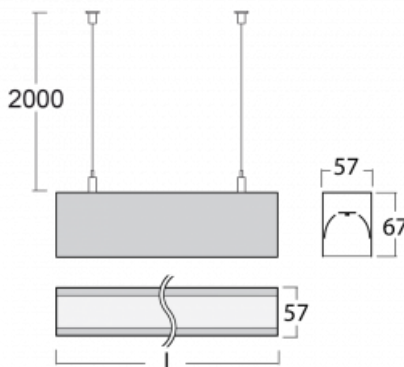

Luminaire

Lina60

04-500I-10GEE/830, S

EPD[®]

You will appreciate the L-Click system on the Lina60 with direct light distribution, which effectively saves you both time and money. How? The module simply clicks into the profile, so a lot of work is saved during assembly. This solution also prevents the direct touch of the LED technology and lengthens its operating life. In addition to great power output, the luminaire also has a great price. It will find its use in commercial, social and public spaces.

Technical drawing

Type of installation	Suspended
Light distribution	Direct
Luminaire shape	Linear
Colour of the luminaires	Silver
Material	Aluminium
Lifetime	L90/B50 50 000 hours
Warranty	5 years
Description of luminaires	Luminaire suspended
item description	Silver ceiling cup and transparent cable
Dimensions (l × w × h mm)	566 mm × 57 mm × 67 mm
Light source	LED MODUL
DIR optical system	Microprisma
Luminous flux*	450 lm
Colour Temperature	3000 K warm white
Luminous efficacy	115 lm/W
MacAdam Light source	2
Colour rendering index	80
UGR max. X=4H Y=8H, ρ=70,50,20	18.2

Luminaire power input*	3.9 W
Connection of the luminaires	ON/OFF
Electrical voltage	220-240V
Frequency	50/60Hz

   IP 40

*±10 %

Downloads

Installation instructions

Photos