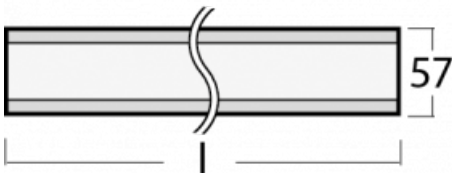

# Lina60

04-200K-60GED/830, S

EPD®

You will appreciate the L-Click system on the Lina60 with direct light distribution, which effectively saves you both time and money. How? The module simply clicks into the profile, so a lot of work is saved during assembly. This solution also prevents the direct touch of the LED technology and lengthens its operating life. In addition to great power output, the luminaire also has a great price. It will find its use in commercial, social and public spaces.

## Technical drawing

|  |                         |
|--|-------------------------|
| Type of installation                   | Surface                 |
| Light distribution                     | Direct                  |
| Luminaire shape                        | Linear                  |
| Colour of the luminaires               | Silver                  |
| Material                               | Aluminium               |
| Lifetime                               | L90/B50 50 000 hours    |
| Warranty                               | 5 years                 |
| Description of luminaires              | Luminaire surface       |
| Dimensions                             | 3371 mm × 57 mm × 67 mm |
| Weight                                 | 8 kg                    |
| Light source                           | LED MODUL               |
| Type of optical system                 | Opal diffuser           |
| Luminous flux*                         | 6100 lm                 |
| Colour Temperature                     | 3000 K warm white       |
| Luminous efficacy                      | 137 lm/W                |
| MacAdam Light source                   | 2                       |
| Colour rendering index                 | 80                      |
| UGR max. X=4H<br>Y=8H, $\rho=70,50,20$ | 24.9                    |