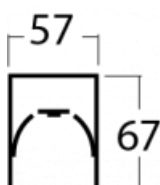

## Technical drawing

|                                        |                        |
|----------------------------------------|------------------------|
| Type of installation                   | Surface                |
| Light distribution                     | Direct                 |
| Luminaire shape                        | Linear                 |
| Colour of the luminaires               | White                  |
| Material                               | Aluminium              |
| Lifetime                               | L90/B50 50 000 hours   |
| Warranty                               | 5 years                |
| Description of luminaires              | Luminaire surface      |
| Dimensions                             | 566 mm × 57 mm × 67 mm |
| Weight                                 | 1.8 kg                 |
| Light source                           | LED MODUL              |
| Type of optical system                 | Opal diffuser          |
| Luminous flux*                         | 1630 lm                |
| Colour Temperature                     | 4000 K cool white      |
| Luminous efficacy                      | 131 lm/W               |
| MacAdam Light source                   | 2                      |
| Colour rendering index                 | 80                     |
| UGR max. X=4H<br>Y=8H, $\rho=70,50,20$ | 26.5                   |