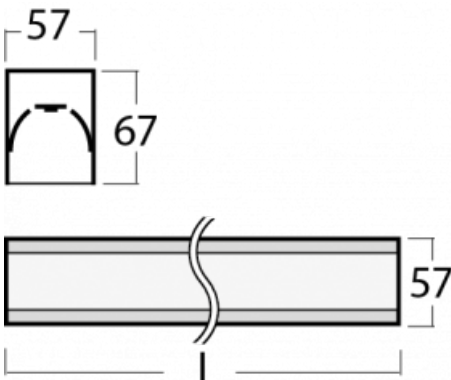

# Lina60

04-200I-60GGM3/830, B

**EPD<sup>®</sup>**

You will appreciate the L-Click system on the Lina60 with direct light distribution, which effectively saves you both time and money. How? The module simply clicks into the profile, so a lot of work is saved during assembly. This solution also prevents the direct touch of the LED technology and lengthens its operating life. In addition to great power output, the luminaire also has a great price. It will find its use in commercial, social and public spaces.

**Technical drawing**

Type of installation	Surface
Light distribution	Direct
Luminaire shape	Linear
Colour of the luminaires	Black
Material	Aluminium
Lifetime	L90/B50 50 000 hours
Warranty	5 years
Description of luminaires	Luminaire surface
Dimensions	3371 mm × 57 mm × 67 mm
Light source	LED MODUL
Type of optical system	Microprisma
Luminous flux*	7790 lm
Colour Temperature	3000 K warm white
Luminous efficacy	105 lm/W
MacAdam Light source	2
Colour rendering index	80
UGR max. X=4H Y=8H, $\rho=70,50,20$	21.9