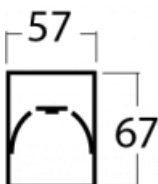

## Technical drawing

Type of installation	Surface
Light distribution	Direct
Luminaire shape	Linear
Colour of the luminaires	White
Material	Aluminium
Lifetime	L90/B50 50 000 hours
Warranty	5 years
Description of luminaires	Luminaire surface
Dimensions	3371 mm × 57 mm × 67 mm
Weight	8.4 kg
Light source	LED MODUL
Type of optical system	Microprisma
Luminous flux*	8180 lm
Colour Temperature	4000 K cool white
Luminous efficacy	110 lm/W
MacAdam Light source	2
Colour rendering index	80
UGR max. X=4H Y=8H, $\rho=70,50,20$	22.1