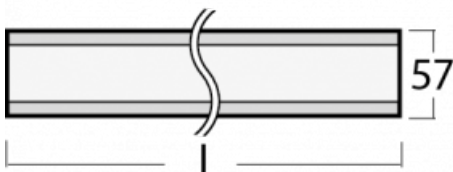

# Lina60

04-200I-60GGE/840, W

EPD®

You will appreciate the L-Click system on the Lina60 with direct light distribution, which effectively saves you both time and money. How? The module simply clicks into the profile, so a lot of work is saved during assembly. This solution also prevents the direct touch of the LED technology and lengthens its operating life. In addition to great power output, the luminaire also has a great price. It will find its use in commercial, social and public spaces.

## Technical drawing

Type of installation	Surface
Light distribution	Direct
Luminaire shape	Linear
Colour of the luminaires	White
Material	Aluminium
Lifetime	L90/B50 50 000 hours
Warranty	5 years
Description of luminaires	Luminaire surface
Dimensions	3371 mm × 57 mm × 67 mm
Weight	8.4 kg
Light source	LED MODUL
Type of optical system	Microprisma
Luminous flux*	8180 lm
Colour Temperature	4000 K cool white
Luminous efficacy	110 lm/W
MacAdam Light source	2
Colour rendering index	80
UGR max. X=4H Y=8H, $\rho=70,50,20$	22.1