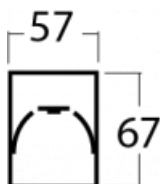

## Technical drawing

Type of installation	Surface
Light distribution	Direct
Luminaire shape	Linear
Colour of the luminaires	White
Material	Aluminium
Lifetime	L90/B50 50 000 hours
Warranty	5 years
Description of luminaires	Luminaire surface
Dimensions	3371 mm × 57 mm × 67 mm
Weight	8.4 kg
Light source	LED MODUL
Type of optical system	Microprisma
Luminous flux*	2840 lm
Colour Temperature	4000 K cool white
Luminous efficacy	121 lm/W
MacAdam Light source	2
Colour rendering index	80
UGR max. X=4H Y=8H, $\rho=70,50,20$	18.4