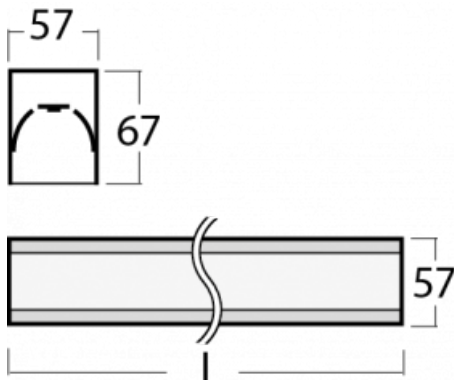

# Lina60

04-200I-50GED/840, W

You will appreciate the L-Click system on the Lina60 with direct light distribution, which effectively saves you both time and money. How? The module simply clicks into the profile, so a lot of work is saved during assembly. This solution also prevents the direct touch of the LED technology and lengthens its operating life. In addition to great power output, the luminaire also has a great price. It will find its use in commercial, social and public spaces.

## Technical drawing

Type of installation	Surface
Light distribution	Direct
Luminaire shape	Linear
Colour of the luminaires	White
Material	Aluminium
Lifetime	L90/B50 50 000 hours
Warranty	5 years
Description of luminaires	Luminaire surface
Dimensions (l × w × h mm)	2814 mm × 57 mm × 67 mm
Light source	LED MODUL
DIR optical system	Microprisma
Luminous flux*	2370 lm
Colour Temperature	4000 K cool white
Luminous efficacy	122 lm/W
MacAdam Light source	2
Colour rendering index	80
UGR max. X=4H Y=8H, ρ=70,50,20	18.4