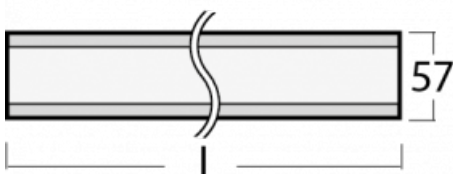

# Lina60

04-200I-40GEE/840, B

EPD®

You will appreciate the L-Click system on the Lina60 with direct light distribution, which effectively saves you both time and money. How? The module simply clicks into the profile, so a lot of work is saved during assembly. This solution also prevents the direct touch of the LED technology and lengthens its operating life. In addition to great power output, the luminaire also has a great price. It will find its use in commercial, social and public spaces.

## Technical drawing

Type of installation	Surface
Light distribution	Direct
Luminaire shape	Linear
Colour of the luminaires	Black
Material	Aluminium
Lifetime	L90/B50 50 000 hours
Warranty	5 years
Description of luminaires	Luminaire surface
Dimensions	2249 mm × 57 mm × 67 mm
Weight	5.4 kg
Light source	LED MODUL
Type of optical system	Microprisma
Luminous flux*	1890 lm
Colour Temperature	4000 K cool white
Luminous efficacy	121 lm/W
MacAdam Light source	2
Colour rendering index	80
UGR max. X=4H Y=8H, $\rho=70,50,20$	18.4