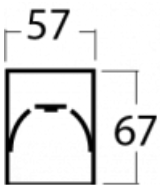

## Technical drawing

Type of installation	Surface
Light distribution	Direct
Luminaire shape	Linear
Colour of the luminaires	White
Material	Aluminium
Lifetime	L90/B50 50 000 hours
Warranty	5 years
Description of luminaires	Luminaire surface
Dimensions (l × w × h mm)	2253 mm × 57 mm × 67 mm
Weight	5.4 kg
Light source	LED MODUL
DIR optical system	Microprisma
Luminous flux*	1890 lm
Colour Temperature	4000 K cool white
Luminous efficacy	121 lm/W
MacAdam Light source	2
Colour rendering index	80
UGR max. X=4H Y=8H, $\rho=70,50,20$	18.4