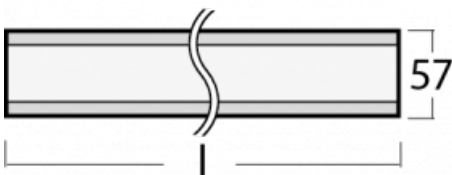

# Lina60

04-200I-40GED/840, W

You will appreciate the L-Click system on the Lina60 with direct light distribution, which effectively saves you both time and money. How? The module simply clicks into the profile, so a lot of work is saved during assembly. This solution also prevents the direct touch of the LED technology and lengthens its operating life. In addition to great power output, the luminaire also has a great price. It will find its use in commercial, social and public spaces.

## Technical drawing

Type of installation	Surface
Light distribution	Direct
Luminaire shape	Linear
Colour of the luminaires	White
Material	Aluminium
Lifetime	L90/B50 50 000 hours
Warranty	5 years
Description of luminaires	Luminaire surface
Dimensions (l × w × h mm)	2253 mm × 57 mm × 67 mm
Weight	5.4 kg
Light source	LED MODUL
DIR optical system	Microprisma
Luminous flux*	1890 lm
Colour Temperature	4000 K cool white
Luminous efficacy	121 lm/W
MacAdam Light source	2
Colour rendering index	80
UGR max. X=4H Y=8H, $\rho=70,50,20$	18.4