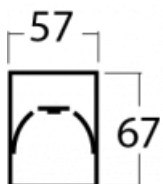

**Technical drawing**

Type of installation	Surface
Light distribution	Direct
Luminaire shape	Linear
Colour of the luminaires	White
Material	Aluminium
Lifetime	L90/B50 50 000 hours
Warranty	5 years
Description of luminaires	Luminaire surface
Dimensions (l × w × h mm)	1692 mm × 57 mm × 67 mm
Weight	4.1 kg
Light source	LED MODUL
DIR optical system	Microprisma
Luminous flux*	4090 lm
Colour Temperature	4000 K cool white
Luminous efficacy	110 lm/W
MacAdam Light source	2
Colour rendering index	80
UGR max. X=4H Y=8H, $\rho=70,50,20$	22.1