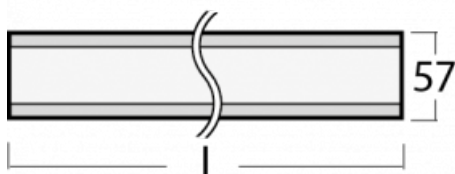

# Lina60

04-200I-30GGE/840, W

You will appreciate the L-Click system on the Lina60 with direct light distribution, which effectively saves you both time and money. How? The module simply clicks into the profile, so a lot of work is saved during assembly. This solution also prevents the direct touch of the LED technology and lengthens its operating life. In addition to great power output, the luminaire also has a great price. It will find its use in commercial, social and public spaces.

**Technical drawing**

Type of installation	Surface
Light distribution	Direct
Luminaire shape	Linear
Colour of the luminaires	White
Material	Aluminium
Lifetime	L90/B50 50 000 hours
Warranty	5 years
Description of luminaires	Luminaire surface
Dimensions (l × w × h mm)	1692 mm × 57 mm × 67 mm
Weight	4.1 kg
Light source	LED MODUL
DIR optical system	Microprisma
Luminous flux*	4090 lm
Colour Temperature	4000 K cool white
Luminous efficacy	110 lm/W
MacAdam Light source	2
Colour rendering index	80
UGR max. X=4H Y=8H, $\rho=70,50,20$	22.1