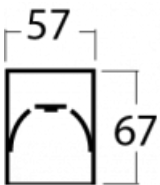

## Technical drawing

Type of installation	Surface
Light distribution	Direct
Luminaire shape	Linear
Colour of the luminaires	White
Material	Aluminium
Lifetime	L90/B50 50 000 hours
Warranty	5 years
Description of luminaires	Luminaire surface
Dimensions (l x w x h mm)	1692 mm x 57 mm x 67 mm
Weight	4.1 kg
Light source	LED MODUL
DIR optical system	Microprisma
Luminous flux*	4090 lm
Colour Temperature	4000 K cool white
Luminous efficacy	110 lm/W
MacAdam Light source	2
Colour rendering index	80
UGR max. X=4H Y=8H, $\rho=70,50,20$	22.1