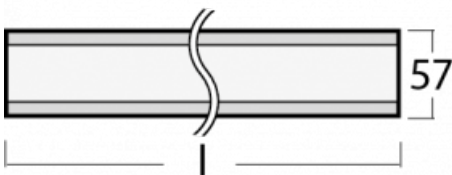

# Lina60

04-200I-30GGD/840, W

You will appreciate the L-Click system on the Lina60 with direct light distribution, which effectively saves you both time and money. How? The module simply clicks into the profile, so a lot of work is saved during assembly. This solution also prevents the direct touch of the LED technology and lengthens its operating life. In addition to great power output, the luminaire also has a great price. It will find its use in commercial, social and public spaces.

## Technical drawing

Type of installation	Surface
Light distribution	Direct
Luminaire shape	Linear
Colour of the luminaires	White
Material	Aluminium
Lifetime	L90/B50 50 000 hours
Warranty	5 years
Description of luminaires	Luminaire surface
Dimensions (l x w x h mm)	1692 mm x 57 mm x 67 mm
Weight	4.1 kg
Light source	LED MODUL
DIR optical system	Microprisma
Luminous flux*	4090 lm
Colour Temperature	4000 K cool white
Luminous efficacy	110 lm/W
MacAdam Light source	2
Colour rendering index	80
UGR max. X=4H Y=8H, $\rho=70,50,20$	22.1