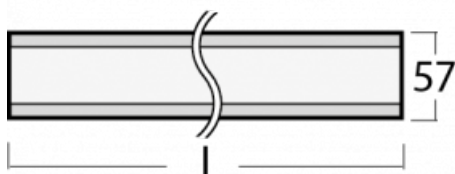

# Lina60

04-200I-30GEE/840, W

EPD®

You will appreciate the L-Click system on the Lina60 with direct light distribution, which effectively saves you both time and money. How? The module simply clicks into the profile, so a lot of work is saved during assembly. This solution also prevents the direct touch of the LED technology and lengthens its operating life. In addition to great power output, the luminaire also has a great price. It will find its use in commercial, social and public spaces.

## Technical drawing

Type of installation	Surface
Light distribution	Direct
Luminaire shape	Linear
Colour of the luminaires	White
Material	Aluminium
Lifetime	L90/B50 50 000 hours
Warranty	5 years
Description of luminaires	Luminaire surface
Dimensions	1688 mm × 57 mm × 67 mm
Weight	4.1 kg
Light source	LED MODUL
Type of optical system	Microprisma
Luminous flux*	1420 lm
Colour Temperature	4000 K cool white
Luminous efficacy	121 lm/W
MacAdam Light source	2
Colour rendering index	80
UGR max. X=4H Y=8H, $\rho=70,50,20$	18.4