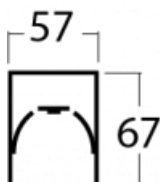

## Technical drawing

Type of installation	Surface
Light distribution	Direct
Luminaire shape	Linear
Colour of the luminaires	White
Material	Aluminium
Lifetime	L90/B50 50 000 hours
Warranty	5 years
Description of luminaires	Luminaire surface
Dimensions	1688 mm × 57 mm × 67 mm
Weight	4.1 kg
Light source	LED MODUL
Type of optical system	Microprisma
Luminous flux*	1420 lm
Colour Temperature	4000 K cool white
Luminous efficacy	121 lm/W
MacAdam Light source	2
Colour rendering index	80
UGR max. X=4H Y=8H, $\rho=70,50,20$	18.4