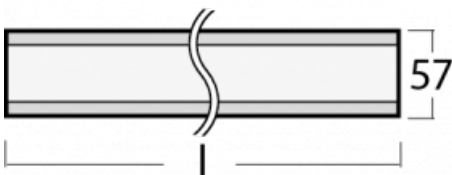

# Lina60

04-200I-25GETD/840, W

You will appreciate the L-Click system on the Lina60 with direct light distribution, which effectively saves you both time and money. How? The module simply clicks into the profile, so a lot of work is saved during assembly. This solution also prevents the direct touch of the LED technology and lengthens its operating life. In addition to great power output, the luminaire also has a great price. It will find its use in commercial, social and public spaces.

## Technical drawing

Type of installation	Surface
Light distribution	Direct
Luminaire shape	Linear
Colour of the luminaires	White
Material	Aluminium
Lifetime	L90/B50 50 000 hours
Warranty	5 years
Description of luminaires	Luminaire surface
Dimensions (l × w × h mm)	1412 mm × 57 mm × 67 mm
Weight	3.5 kg
Light source	LED MODUL
DIR optical system	Microprisma
Luminous flux*	1180 lm
Colour Temperature	4000 K cool white
Luminous efficacy	120 lm/W
MacAdam Light source	2
Colour rendering index	80
UGR max. X=4H Y=8H, $\rho=70,50,20$	18.4