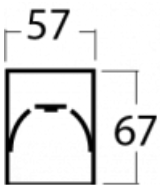

## Technical drawing

Type of installation	Surface
Light distribution	Direct
Luminaire shape	Linear
Colour of the luminaires	White
Material	Aluminium
Lifetime	L90/B50 50 000 hours
Warranty	5 years
Description of luminaires	Luminaire surface
Dimensions (l × w × h mm)	1412 mm × 57 mm × 67 mm
Weight	3.5 kg
Light source	LED MODUL
DIR optical system	Microprisma
Luminous flux*	1180 lm
Colour Temperature	4000 K cool white
Luminous efficacy	120 lm/W
MacAdam Light source	2
Colour rendering index	80
UGR max. X=4H Y=8H, $\rho=70,50,20$	18.4