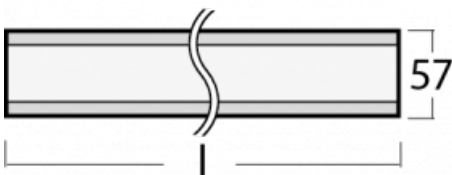

# Lina60

04-200I-20GGTD/840, W

EPD®

You will appreciate the L-Click system on the Lina60 with direct light distribution, which effectively saves you both time and money. How? The module simply clicks into the profile, so a lot of work is saved during assembly. This solution also prevents the direct touch of the LED technology and lengthens its operating life. In addition to great power output, the luminaire also has a great price. It will find its use in commercial, social and public spaces.

## Technical drawing

Type of installation	Surface
Light distribution	Direct
Luminaire shape	Linear
Colour of the luminaires	White
Material	Aluminium
Lifetime	L90/B50 50 000 hours
Warranty	5 years
Description of luminaires	Luminaire surface
Dimensions (l × w × h mm)	1131 mm × 57 mm × 67 mm
Light source	LED MODUL
DIR optical system	Microprisma
Luminous flux*	2720 lm
Colour Temperature	4000 K cool white
Luminous efficacy	110 lm/W
MacAdam Light source	2
Colour rendering index	80
UGR max. X=4H Y=8H, ρ=70,50,20	22.1