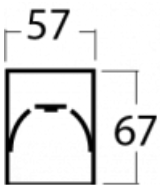

## Technical drawing

Type of installation	Surface
Light distribution	Direct
Luminaire shape	Linear
Colour of the luminaires	White
Material	Aluminium
Lifetime	L90/B50 50 000 hours
Warranty	5 years
Description of luminaires	Luminaire surface
Dimensions (l × w × h mm)	1131 mm × 57 mm × 67 mm
Light source	LED MODUL
DIR optical system	Microprisma
Luminous flux*	2720 lm
Colour Temperature	4000 K cool white
Luminous efficacy	110 lm/W
MacAdam Light source	2
Colour rendering index	80
UGR max. X=4H Y=8H, ρ=70,50,20	22.1