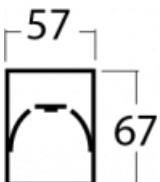

**Technical drawing**

Type of installation	Surface
Light distribution	Direct
Luminaire shape	Linear
Colour of the luminaires	Black
Material	Aluminium
Lifetime	L90/B50 50 000 hours
Warranty	5 years
Description of luminaires	Luminaire surface
Dimensions	1127 mm × 57 mm × 67 mm
Weight	2.9 kg
Light source	LED MODUL
Type of optical system	Microprisma
Luminous flux*	2590 lm
Colour Temperature	3000 K warm white
Luminous efficacy	104 lm/W
MacAdam Light source	2
Colour rendering index	80
UGR max. X=4H Y=8H, $\rho=70,50,20$	21.9