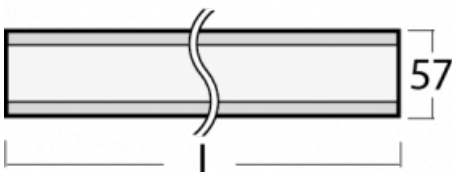

# Lina60

04-200I-20GGE/830, B

**EPD®**

You will appreciate the L-Click system on the Lina60 with direct light distribution, which effectively saves you both time and money. How? The module simply clicks into the profile, so a lot of work is saved during assembly. This solution also prevents the direct touch of the LED technology and lengthens its operating life. In addition to great power output, the luminaire also has a great price. It will find its use in commercial, social and public spaces.

**Technical drawing**

Type of installation	Surface
Light distribution	Direct
Luminaire shape	Linear
Colour of the luminaires	Black
Material	Aluminium
Lifetime	L90/B50 50 000 hours
Warranty	5 years
Description of luminaires	Luminaire surface
Dimensions	1127 mm × 57 mm × 67 mm
Weight	2.9 kg
Light source	LED MODUL
Type of optical system	Microprisma
Luminous flux*	2590 lm
Colour Temperature	3000 K warm white
Luminous efficacy	104 lm/W
MacAdam Light source	2
Colour rendering index	80
UGR max. X=4H Y=8H, $\rho=70,50,20$	21.9