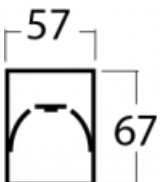

## Technical drawing

Type of installation	Surface
Light distribution	Direct
Luminaire shape	Linear
Colour of the luminaires	White
Material	Aluminium
Lifetime	L90/B50 50 000 hours
Warranty	5 years
Description of luminaires	Luminaire surface
Dimensions (l × w × h mm)	1131 mm × 57 mm × 67 mm
Weight	2.9 kg
Light source	LED MODUL
DIR optical system	Microprisma
Luminous flux*	2720 lm
Colour Temperature	4000 K cool white
Luminous efficacy	110 lm/W
MacAdam Light source	2
Colour rendering index	80
UGR max. X=4H Y=8H, $\rho=70,50,20$	22.1