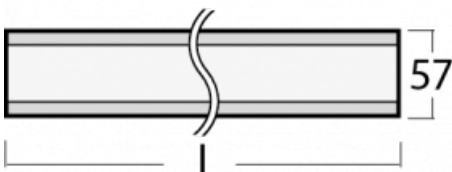

# Lina60

04-200I-20GGD/840, W

You will appreciate the L-Click system on the Lina60 with direct light distribution, which effectively saves you both time and money. How? The module simply clicks into the profile, so a lot of work is saved during assembly. This solution also prevents the direct touch of the LED technology and lengthens its operating life. In addition to great power output, the luminaire also has a great price. It will find its use in commercial, social and public spaces.

## Technical drawing

Type of installation	Surface
Light distribution	Direct
Luminaire shape	Linear
Colour of the luminaires	White
Material	Aluminium
Lifetime	L90/B50 50 000 hours
Warranty	5 years
Description of luminaires	Luminaire surface
Dimensions (l × w × h mm)	1131 mm × 57 mm × 67 mm
Weight	2.9 kg
Light source	LED MODUL
DIR optical system	Microprisma
Luminous flux*	2720 lm
Colour Temperature	4000 K cool white
Luminous efficacy	110 lm/W
MacAdam Light source	2
Colour rendering index	80
UGR max. X=4H Y=8H, $\rho=70,50,20$	22.1