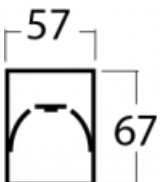

## Technical drawing

Type of installation	Surface
Light distribution	Direct
Luminaire shape	Linear
Colour of the luminaires	White
Material	Aluminium
Lifetime	L90/B50 50 000 hours
Warranty	5 years
Description of luminaires	Luminaire surface
Dimensions (l × w × h mm)	1131 mm × 57 mm × 67 mm
Light source	LED MODUL
DIR optical system	Microprisma
Luminous flux*	940 lm
Colour Temperature	4000 K cool white
Luminous efficacy	121 lm/W
MacAdam Light source	2
Colour rendering index	80
UGR max. X=4H Y=8H, ρ=70,50,20	18.4