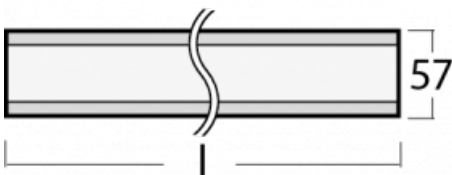

# Lina60

04-200I-20GETD/840, W

EPD®

You will appreciate the L-Click system on the Lina60 with direct light distribution, which effectively saves you both time and money. How? The module simply clicks into the profile, so a lot of work is saved during assembly. This solution also prevents the direct touch of the LED technology and lengthens its operating life. In addition to great power output, the luminaire also has a great price. It will find its use in commercial, social and public spaces.

## Technical drawing

Type of installation	Surface
Light distribution	Direct
Luminaire shape	Linear
Colour of the luminaires	White
Material	Aluminium
Lifetime	L90/B50 50 000 hours
Warranty	5 years
Description of luminaires	Luminaire surface
Dimensions (l × w × h mm)	1131 mm × 57 mm × 67 mm
Light source	LED MODUL
DIR optical system	Microprisma
Luminous flux*	940 lm
Colour Temperature	4000 K cool white
Luminous efficacy	121 lm/W
MacAdam Light source	2
Colour rendering index	80
UGR max. X=4H Y=8H, ρ=70,50,20	18.4