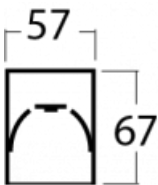

**Technical drawing**

Type of installation	Surface
Light distribution	Direct
Luminaire shape	Linear
Colour of the luminaires	Black
Material	Aluminium
Lifetime	L90/B50 50 000 hours
Warranty	5 years
Description of luminaires	Luminaire surface
Dimensions	1127 mm × 57 mm × 67 mm
Light source	LED MODUL
Type of optical system	Microprisma
Luminous flux*	940 lm
Colour Temperature	4000 K cool white
Luminous efficacy	121 lm/W
MacAdam Light source	2
Colour rendering index	80
UGR max. X=4H Y=8H, $\rho=70,50,20$	18.4