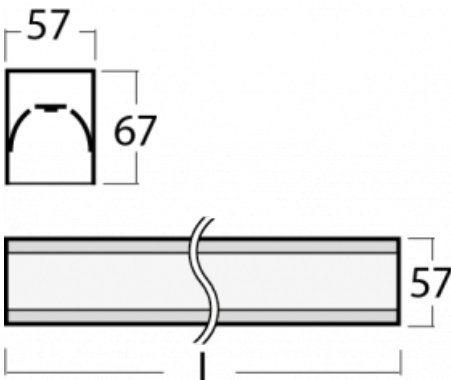

# Lina60

04-200I-20GEM3/840, B

**EPD<sup>®</sup>**

You will appreciate the L-Click system on the Lina60 with direct light distribution, which effectively saves you both time and money. How? The module simply clicks into the profile, so a lot of work is saved during assembly. This solution also prevents the direct touch of the LED technology and lengthens its operating life. In addition to great power output, the luminaire also has a great price. It will find its use in commercial, social and public spaces.

**Technical drawing**

Type of installation	Surface
Light distribution	Direct
Luminaire shape	Linear
Colour of the luminaires	Black
Material	Aluminium
Lifetime	L90/B50 50 000 hours
Warranty	5 years
Description of luminaires	Luminaire surface
Dimensions	1127 mm × 57 mm × 67 mm
Light source	LED MODUL
Type of optical system	Microprisma
Luminous flux*	940 lm
Colour Temperature	4000 K cool white
Luminous efficacy	121 lm/W
MacAdam Light source	2
Colour rendering index	80
UGR max. X=4H Y=8H, ρ=70,50,20	18.4