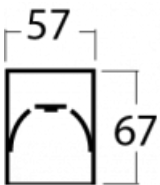

## Technical drawing

Type of installation	Surface
Light distribution	Direct
Luminaire shape	Linear
Colour of the luminaires	White
Material	Aluminium
Lifetime	L90/B50 50 000 hours
Warranty	5 years
Description of luminaires	Luminaire surface
Dimensions (l × w × h mm)	1131 mm × 57 mm × 67 mm
Weight	2.9 kg
Light source	LED MODUL
DIR optical system	Microprisma
Luminous flux*	940 lm
Colour Temperature	4000 K cool white
Luminous efficacy	121 lm/W
MacAdam Light source	2
Colour rendering index	80
UGR max. X=4H Y=8H, $\rho=70,50,20$	18.4