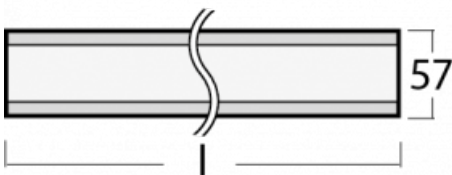

# Lina60

04-200I-20GED/840, W

You will appreciate the L-Click system on the Lina60 with direct light distribution, which effectively saves you both time and money. How? The module simply clicks into the profile, so a lot of work is saved during assembly. This solution also prevents the direct touch of the LED technology and lengthens its operating life. In addition to great power output, the luminaire also has a great price. It will find its use in commercial, social and public spaces.

## Technical drawing

Type of installation	Surface
Light distribution	Direct
Luminaire shape	Linear
Colour of the luminaires	White
Material	Aluminium
Lifetime	L90/B50 50 000 hours
Warranty	5 years
Description of luminaires	Luminaire surface
Dimensions (l × w × h mm)	1131 mm × 57 mm × 67 mm
Weight	2.9 kg
Light source	LED MODUL
DIR optical system	Microprisma
Luminous flux*	940 lm
Colour Temperature	4000 K cool white
Luminous efficacy	121 lm/W
MacAdam Light source	2
Colour rendering index	80
UGR max. X=4H Y=8H, $\rho=70,50,20$	18.4