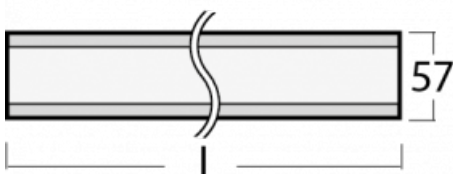

# Lina60

04-200I-15GGTD/830, B

EPD®

You will appreciate the L-Click system on the Lina60 with direct light distribution, which effectively saves you both time and money. How? The module simply clicks into the profile, so a lot of work is saved during assembly. This solution also prevents the direct touch of the LED technology and lengthens its operating life. In addition to great power output, the luminaire also has a great price. It will find its use in commercial, social and public spaces.

## Technical drawing

Type of installation	Surface
Light distribution	Direct
Luminaire shape	Linear
Colour of the luminaires	Black
Material	Aluminium
Lifetime	L90/B50 50 000 hours
Warranty	5 years
Description of luminaires	Luminaire surface
Dimensions	847 mm × 57 mm × 67 mm
Weight	2.4 kg
Light source	LED MODUL
Type of optical system	Microprisma
Luminous flux*	1950 lm
Colour Temperature	3000 K warm white
Luminous efficacy	105 lm/W
MacAdam Light source	2
Colour rendering index	80
UGR max. X=4H Y=8H, $\rho=70,50,20$	21.9