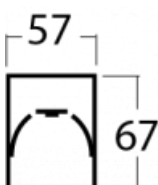

## Technical drawing

Type of installation	Surface
Light distribution	Direct
Luminaire shape	Linear
Colour of the luminaires	Black
Material	Aluminium
Lifetime	L90/B50 50 000 hours
Warranty	5 years
Description of luminaires	Luminaire surface
Dimensions	847 mm × 57 mm × 67 mm
Weight	2.4 kg
Light source	LED MODUL
Type of optical system	Microprisma
Luminous flux*	1950 lm
Colour Temperature	3000 K warm white
Luminous efficacy	105 lm/W
MacAdam Light source	2
Colour rendering index	80
UGR max. X=4H Y=8H, $\rho=70,50,20$	21.9