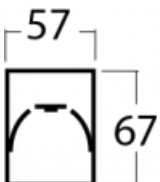

## Technical drawing

Type of installation	Surface
Light distribution	Direct
Luminaire shape	Linear
Colour of the luminaires	White
Material	Aluminium
Lifetime	L90/B50 50 000 hours
Warranty	5 years
Description of luminaires	Luminaire surface
Dimensions (l × w × h mm)	851 mm × 57 mm × 67 mm
Weight	2.3 kg
Light source	LED MODUL
DIR optical system	Microprisma
Luminous flux*	670 lm
Colour Temperature	3000 K warm white
Luminous efficacy	114 lm/W
MacAdam Light source	2
Colour rendering index	80
UGR max. X=4H Y=8H, $\rho=70,50,20$	18.2