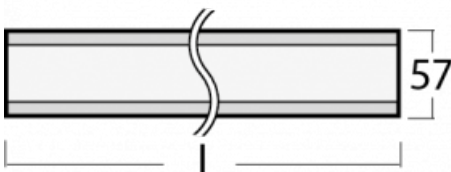

# Lina60

04-200I-15GED/830, W

You will appreciate the L-Click system on the Lina60 with direct light distribution, which effectively saves you both time and money. How? The module simply clicks into the profile, so a lot of work is saved during assembly. This solution also prevents the direct touch of the LED technology and lengthens its operating life. In addition to great power output, the luminaire also has a great price. It will find its use in commercial, social and public spaces.

## Technical drawing

Type of installation	Surface
Light distribution	Direct
Luminaire shape	Linear
Colour of the luminaires	White
Material	Aluminium
Lifetime	L90/B50 50 000 hours
Warranty	5 years
Description of luminaires	Luminaire surface
Dimensions (l × w × h mm)	851 mm × 57 mm × 67 mm
Weight	2.3 kg
Light source	LED MODUL
DIR optical system	Microprisma
Luminous flux*	670 lm
Colour Temperature	3000 K warm white
Luminous efficacy	114 lm/W
MacAdam Light source	2
Colour rendering index	80
UGR max. X=4H Y=8H, $\rho=70,50,20$	18.2